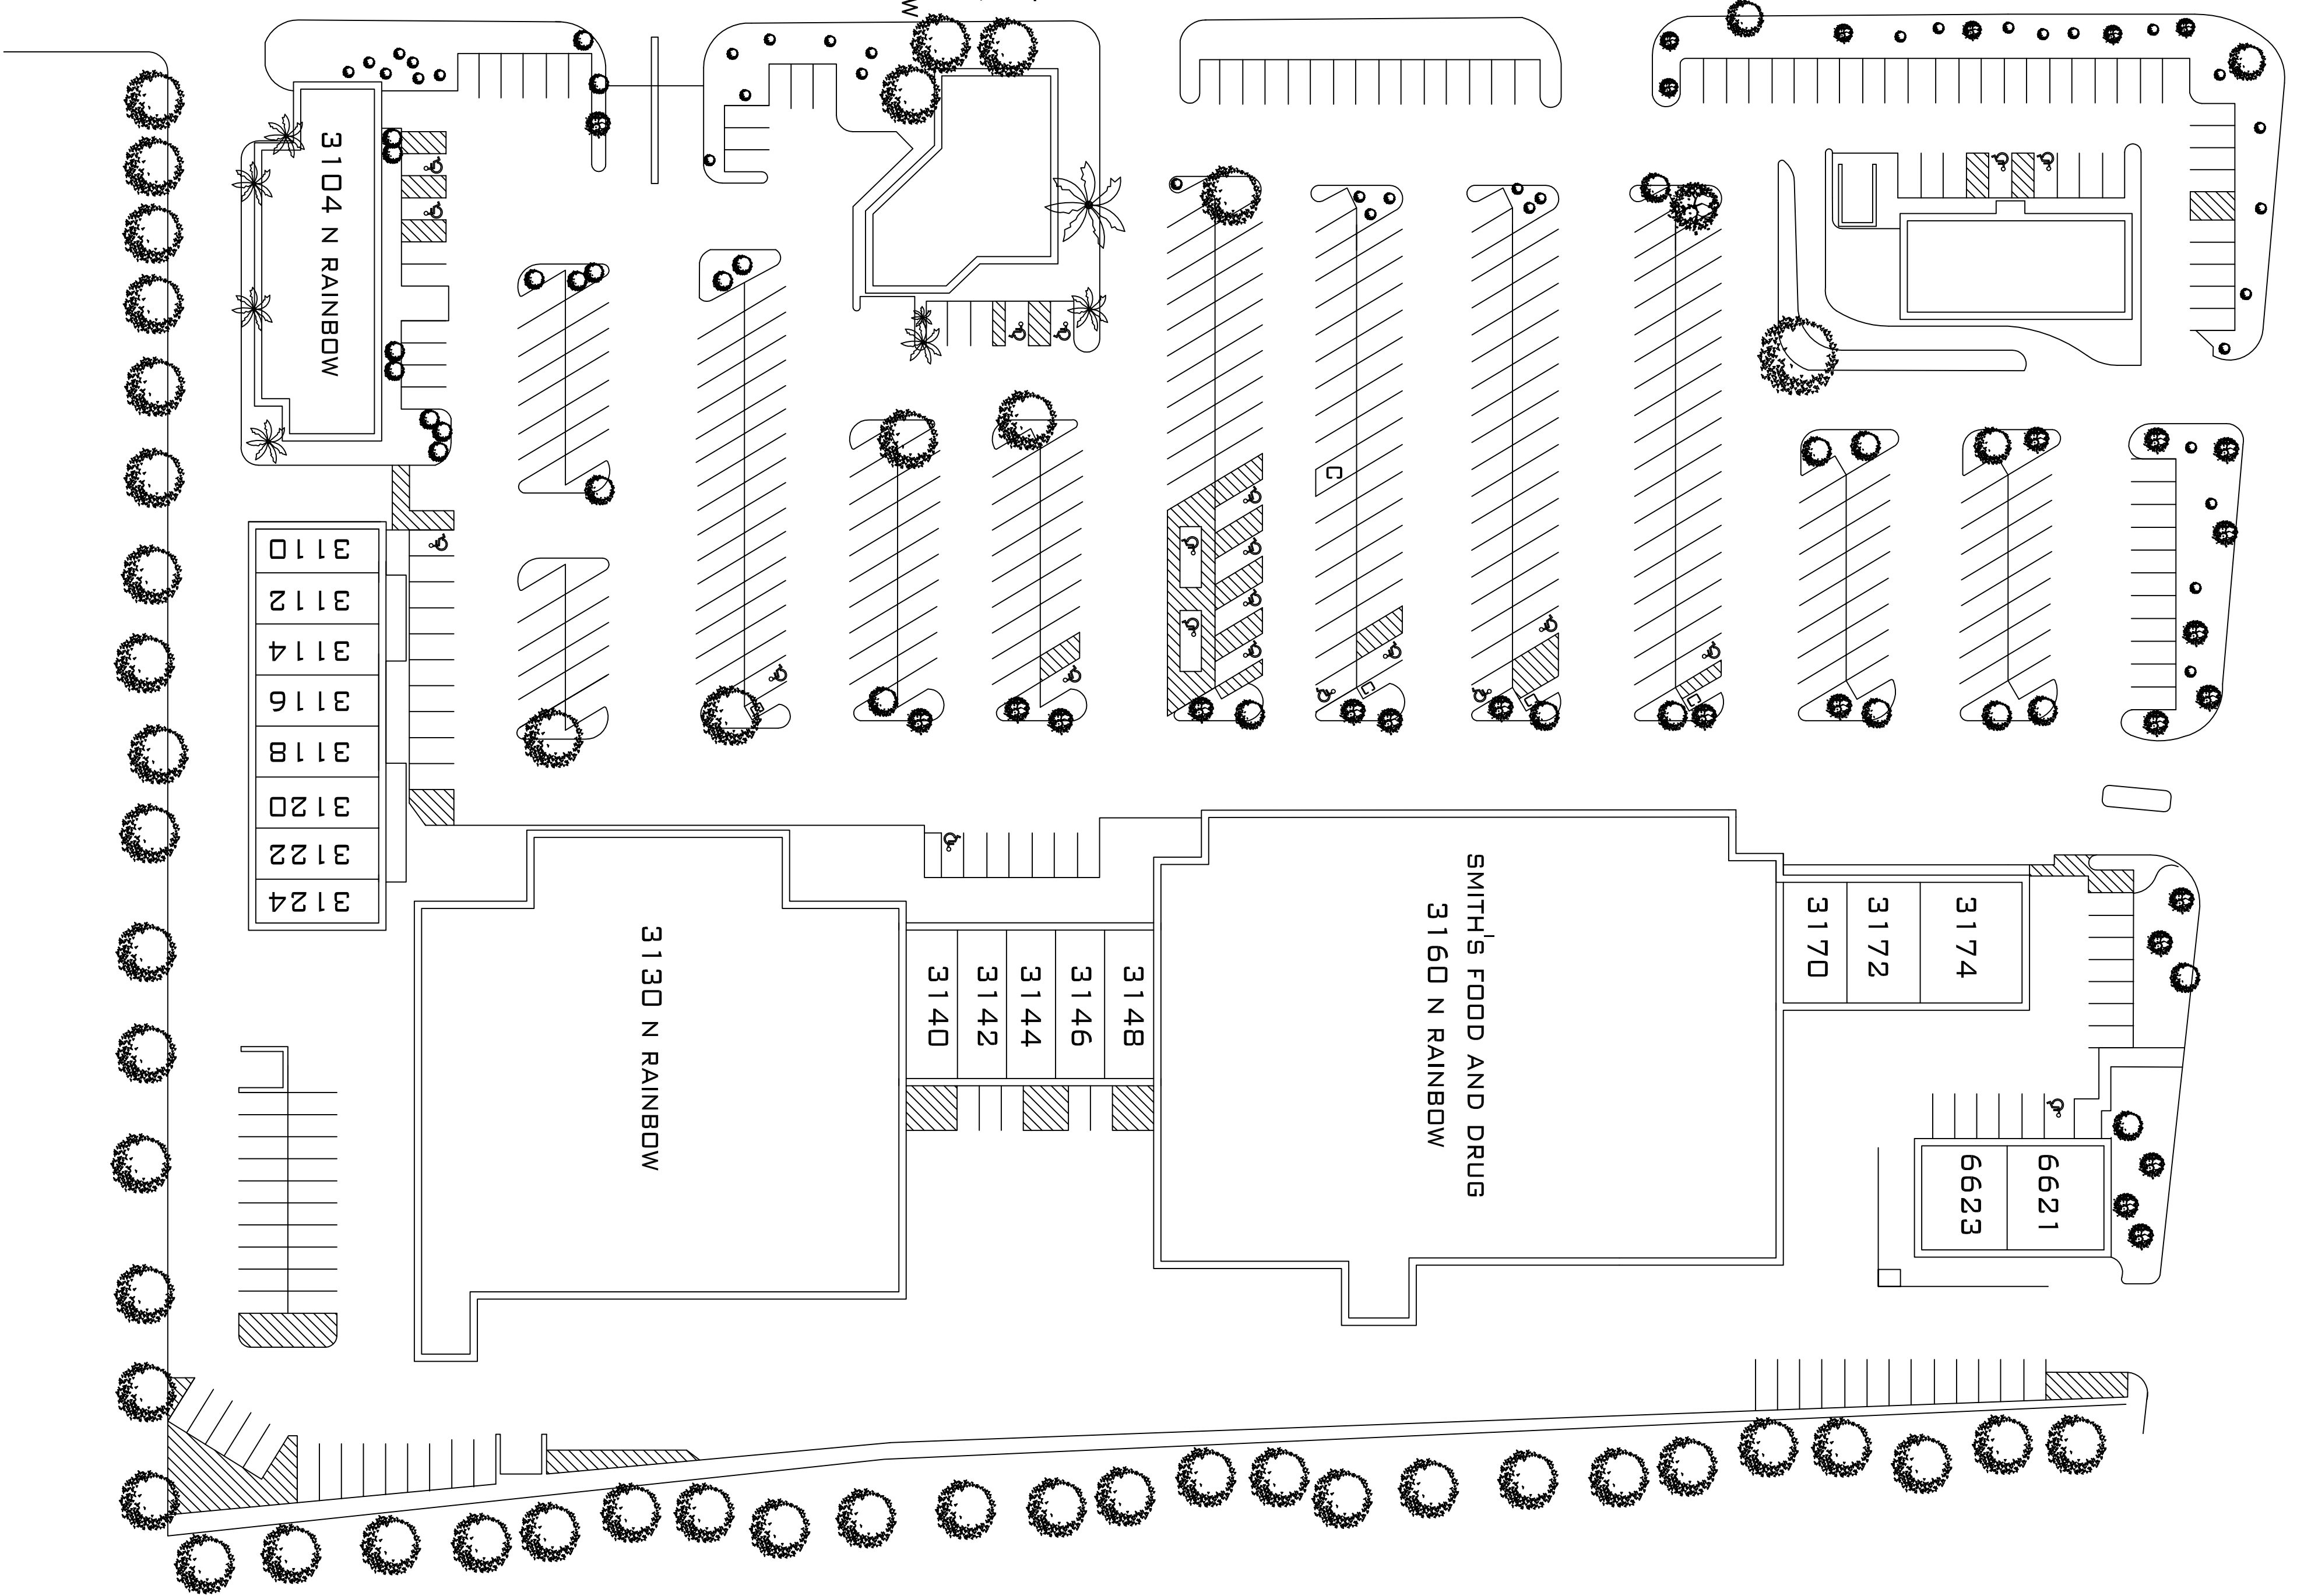

CHEYENNE

BURGER KING
6677 W CHEYENNE

RAINBOW

BANK OF AMERICA
3150
S RAINBOW

contact name contact number contact email

RAINBOW RIDGE
SITE PLAN MAY 2012